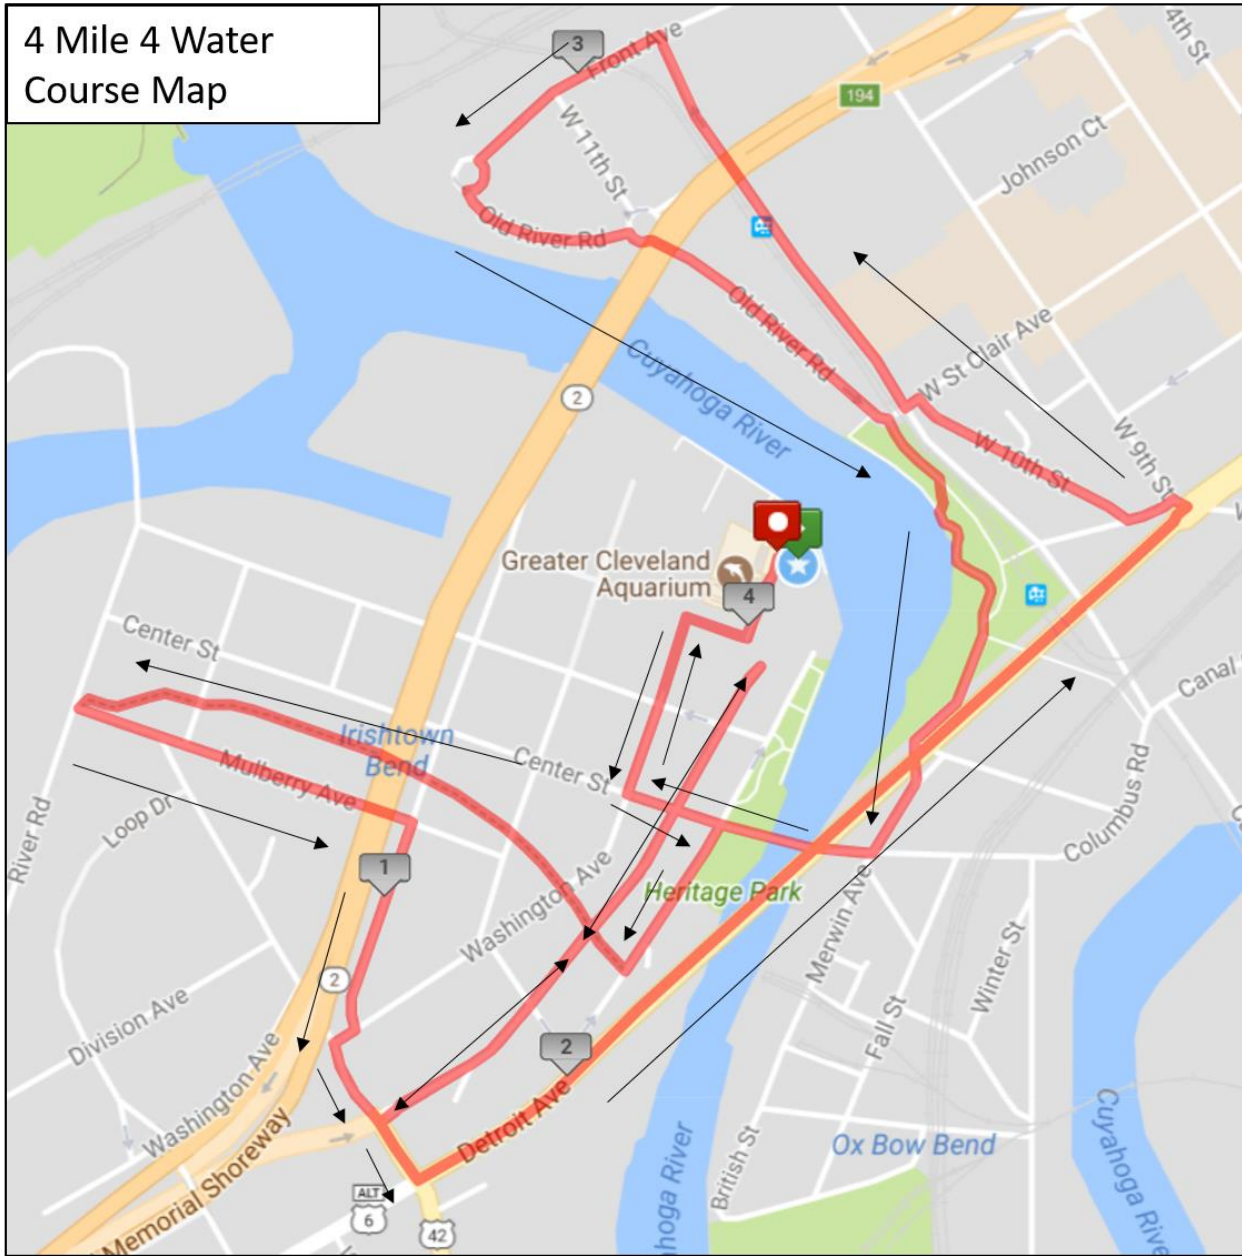

4 Mile 4 Water Course Map

Directions & Closure Times

Mile Point	Description	Street
0 mi	Start in Parking Lot of Nautica Pavilion	N/A
0.09 mi	Head south Towards Washington Ave	Washington Ave
0.22 mi	Turn left onto Center Ave	Center St
0.4 mi	Turn right onto Riverbed St	Riverbed St
0.46 mi	Turn right on Centennial Trail	N/A
0.62 mi	Turn left on Mulberry Ave	N/A
0.65 mi	Turn right on Main Ave	Main & Mulberry
0.83 mi	Out and Back on Viaduct	n/a
1.24 mi	Turn left onto W 25th St	W 25 th
1.28 mi	Turn left onto Detroit Ave	Detroit Ave
1.42 mi	Continue across Superior Bridge	Superior Ave
1.91 mi	Turn left onto W 10th St	W 10 th St
2.2 mi	Head northwest on W 10th St toward Main Ave	W 10 th St
2.33 mi	Turn left onto Front Ave	Front Ave
2.52 mi	Turn left on Old River Rd	Old River Rd
2.81 mi	Continue on the walkway	Walkway along river
3.01 mi	Turn left to stay on Merwin Ave	Merwin Ave
3.09 mi	Turn right onto Center St	Center St
3.56 mi	Turn left onto Elm Ave	Elm St
3.74 mi	Turn right onto Main Ave	Main Ave
4.00 mi	Finish in parking lot	n/a